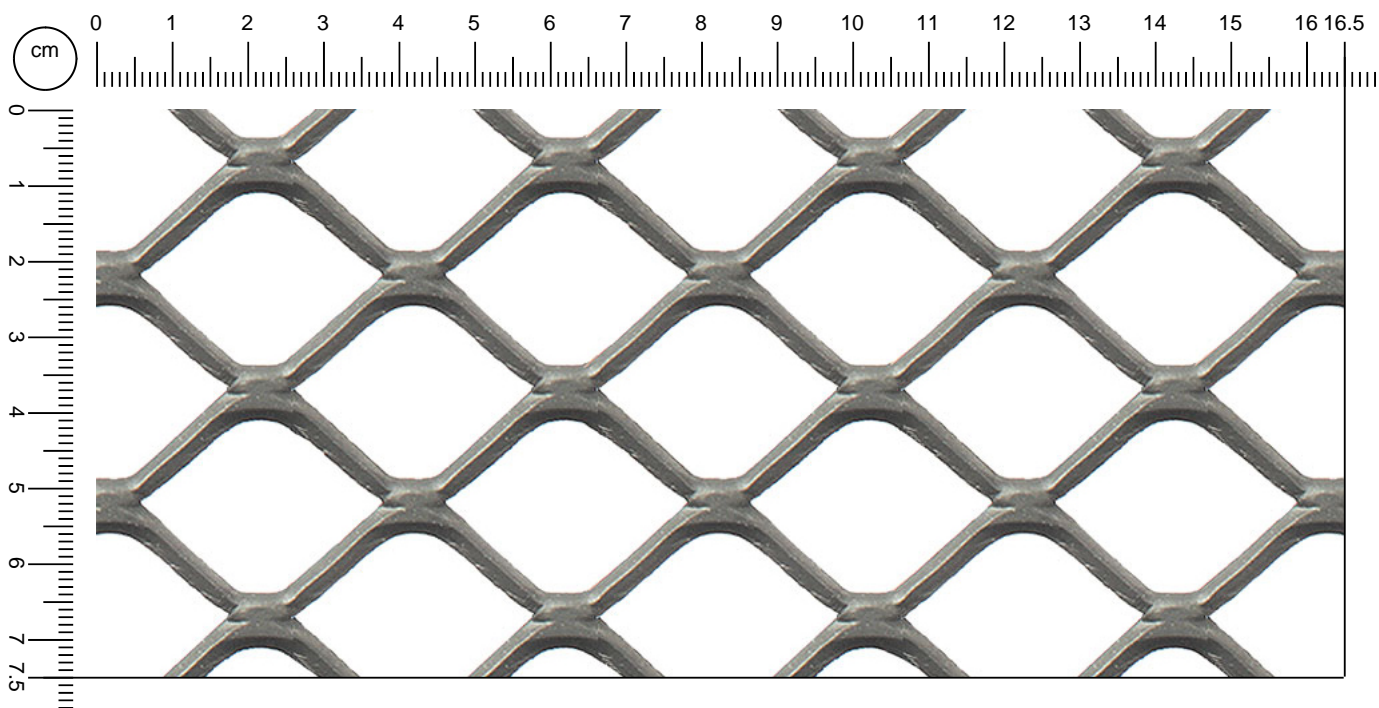

Q 40

Square meshes

Product data:
Q 40 x 30 (27) - 3,5 x t

Material	Name	sp mm	Weight kg/m2	Sheet On demand
Aluminium	Q 40 x 30 (27) - 3,5 x 3	3.0	2.1	✔