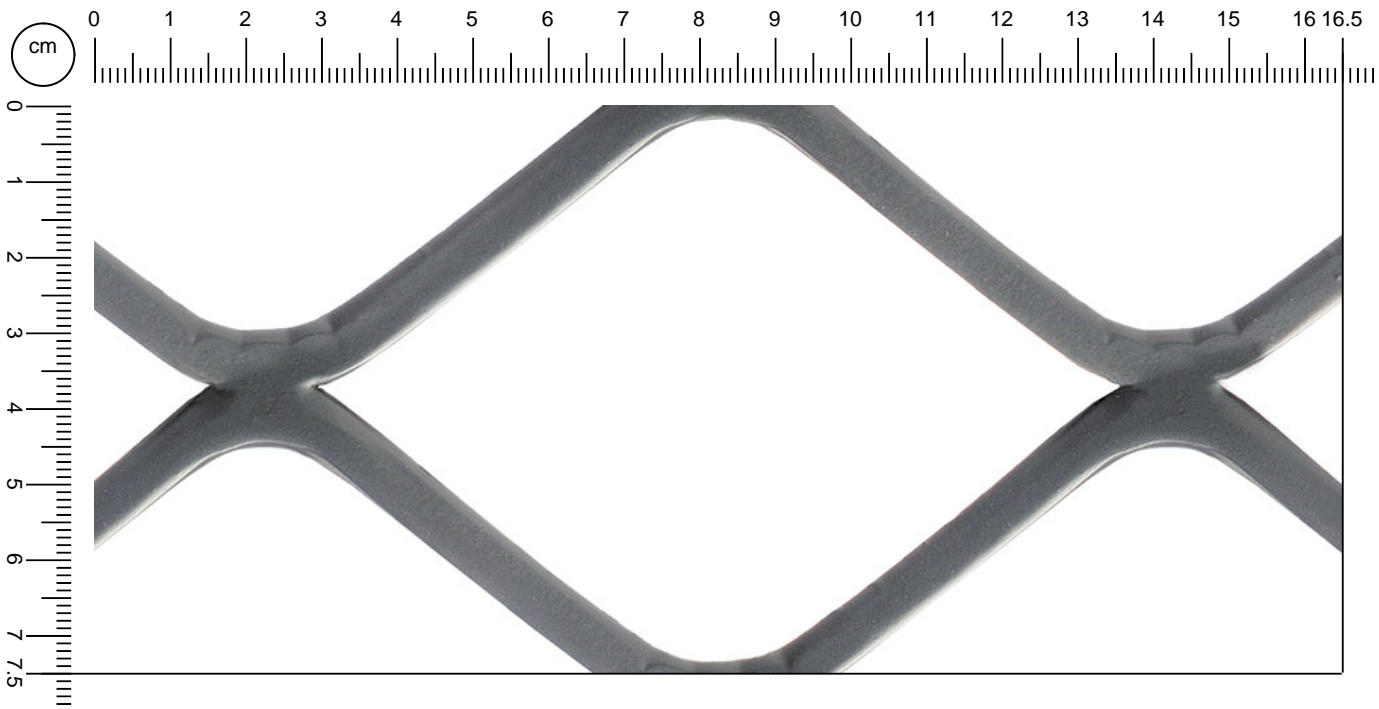

SQ 120

Square meshes

Product data:
SQ 120 x 87 (87) - 6 x t

Material	Name	sp mm	Weight kg/m ²	Sheet On demand	Sheet 1000x2000
Carbon steel	SQ 120 x 87 (87) - 6 x 3	3.0	3.3	☑	
Carbon steel	SQ 120 x 87 (87) - 6 x 4	4.0	4.4		☑